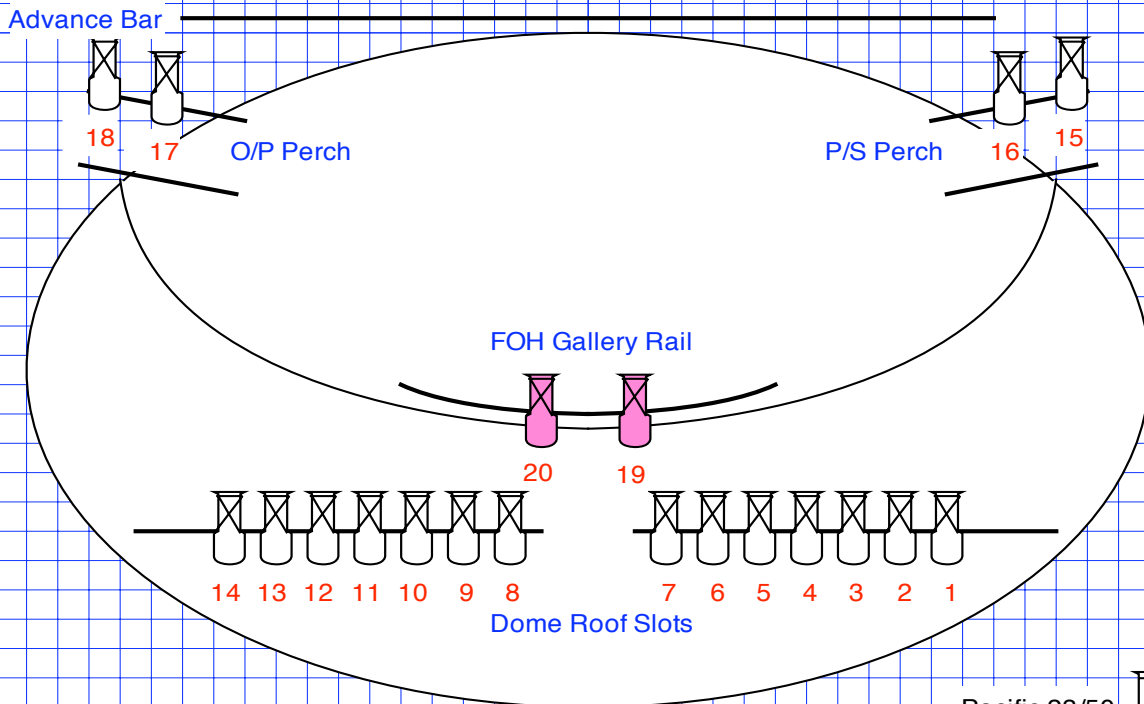

Auditorium Lx Standard Rig

Channel/Dimmer Numbers 1 - 99

Aurora 4-way Cyc Unit

Selecon 1.2k PC

Acclaim 1.2k Fresnel

Pacific 23/50

Pacific 12/28