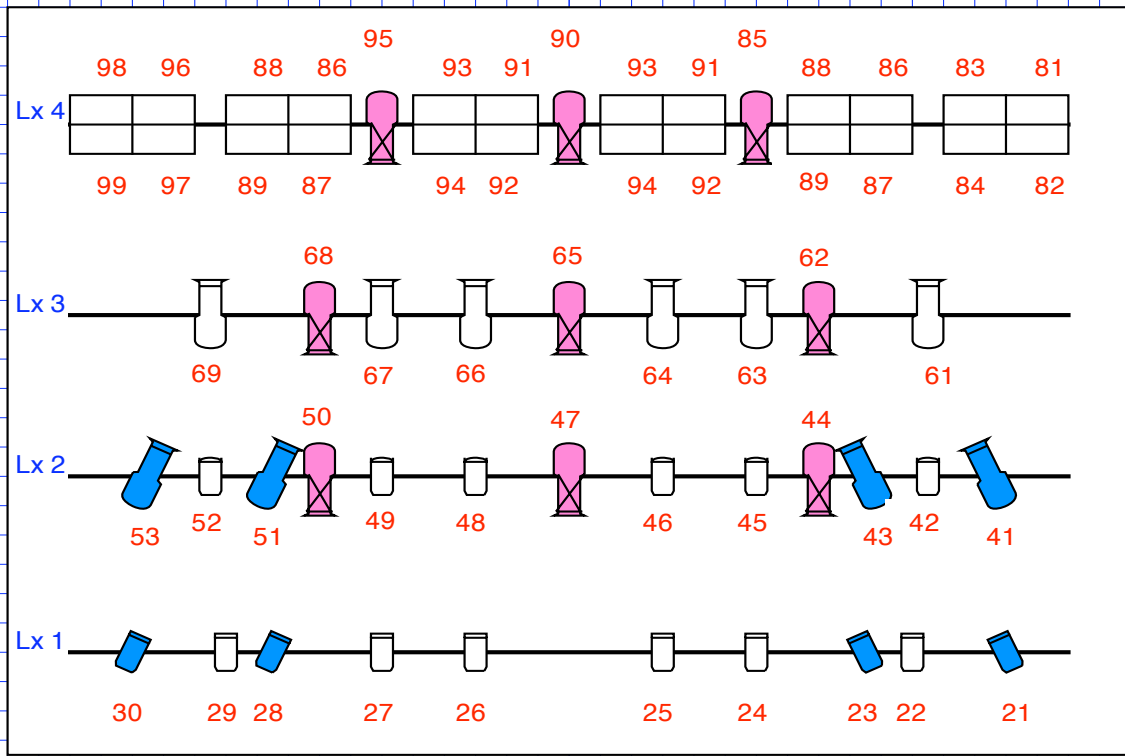

Auditorium Lx Standard Rig

Channel/Dimmer Numbers 1 - 99

Aurora 4-way Cyc Unit

Selecon 1.2k PC

Acclaim 1.2k Fresnel

Pacific 23/50

Pacific 12/28